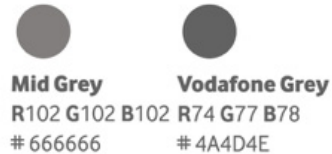

VISUAL BRAND SNAPSHOT

Icon

Rhombus device

Typeface

AaBbCc Brush

Brush

Colour

Principle palette

Secondary colour palette

Interactive palette

Rest state Active state

Background colour

Link icons

Rest state
Read more >

Active state
Read more >

Rest state
Close X