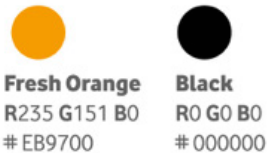

VISUAL BRAND SNAPSHOT

Icon

Rhombus device

Typeface

AaBbCc Brush

Brush

Colour

Principle palette

Secondary colour palette

Interactive palette

Rest state Active state

Background colour

Link icons

Rest state
Read more >

Active state
Read more >

Rest state
Close X