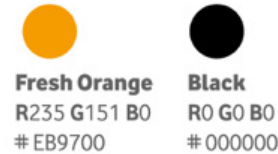

VISUAL BRAND SNAPSHOT

Icon

Rhombus device

Typeface

AaBbCc **Brush**

Brush

Colour

Principle palette

Secondary colour palette

Interactive palette

Rest state

Background colour

Active state

Link icons

Rest state

Read more >