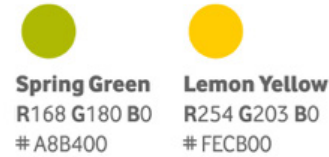

VISUAL BRAND SNAPSHOT

Icon

Rhombus device

Typeface

AaBbCc **Brush**

Brush

Colour

Principle palette

Secondary colour palette

Interactive palette

Rest state

Background colour

Active state

Link icons

Rest state

Read more >